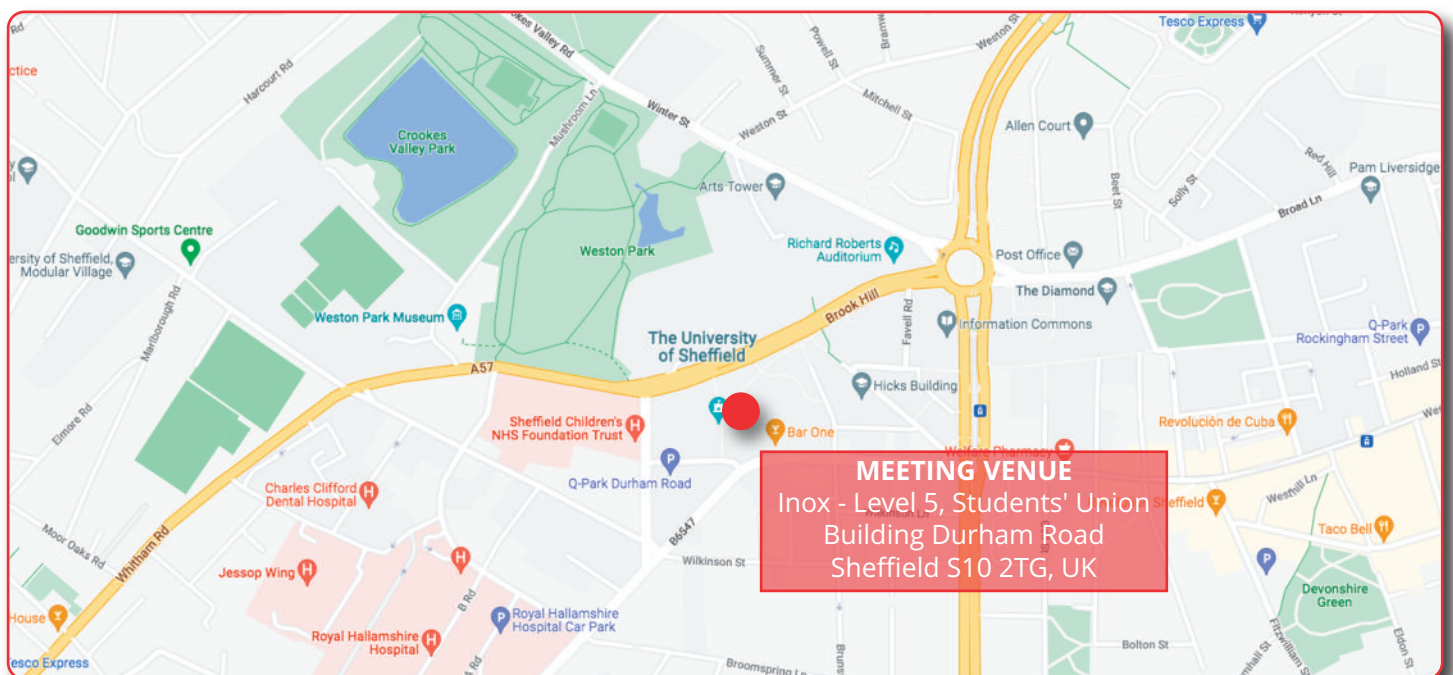

Inox - Level 5, Students' Union Building Durham Road, Sheffield S10 2TG, UK
<http://inoxdine.co.uk/>

26th -27th May 2022 - University of Sheffield - UK

SHEFFIELD HOTELS

Rutland Hotel - 4* (closest to the INOX)

119 Norfolk Street, Sheffield, S1 2JE, United Kingdom

[link](#)

Leopold Hotel - 4*

2 Leopold Street, Leopold Square, Sheffield, S1 2GZ, United Kingdom

<https://leopoldhotel.co.uk/en>

Jurys Inn Sheffield - 4*